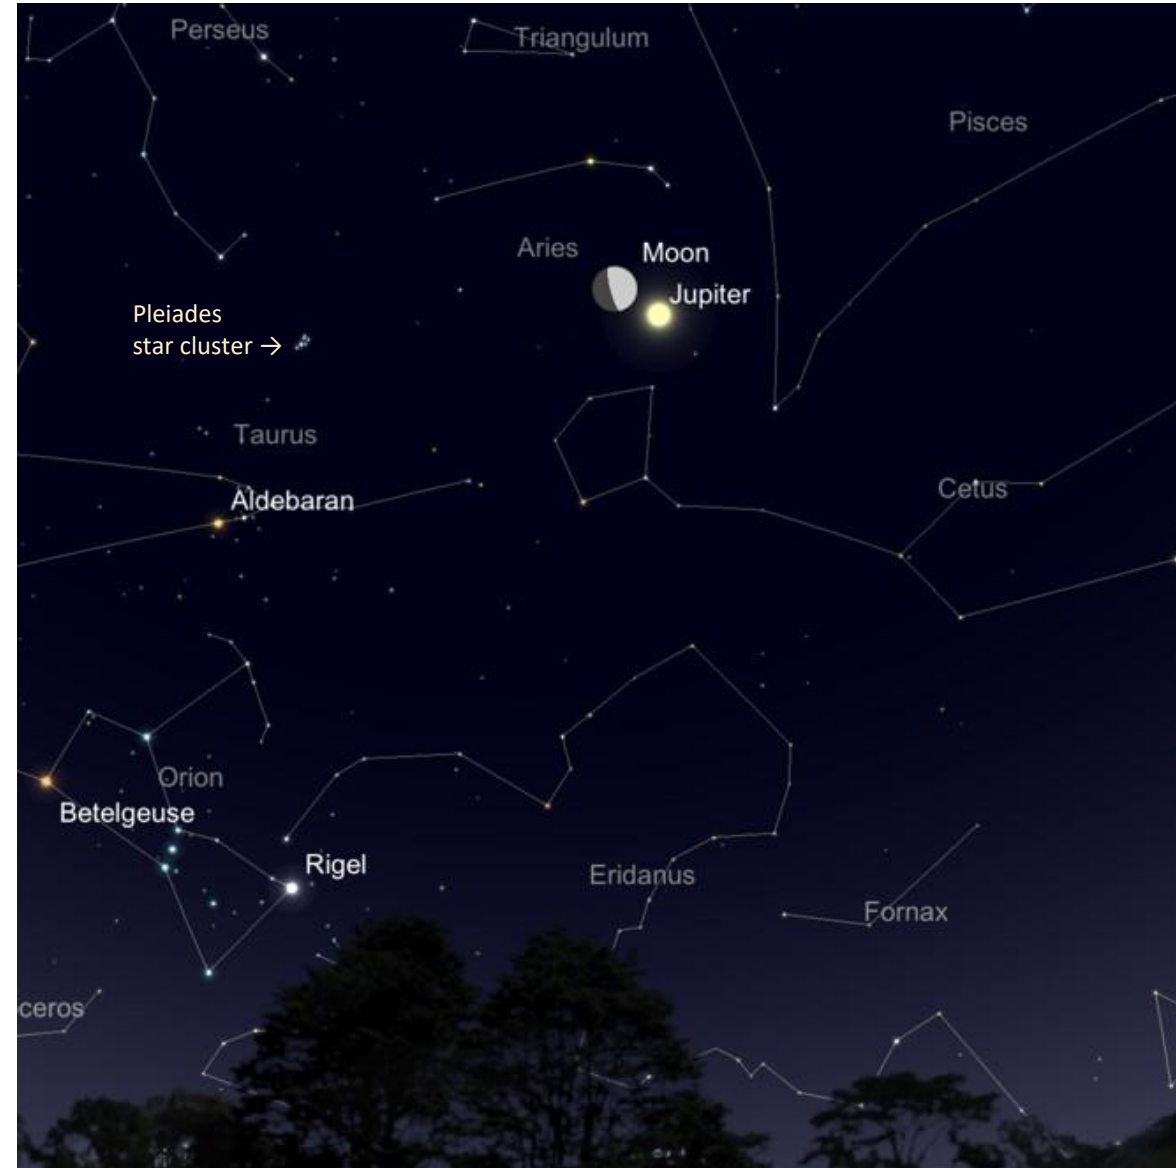

The Moon Joins Jupiter in the constellation Aries

On the night of **January 18th**, the 1st quarter Moon joins the gas giant planet Jupiter in constellation Aries, the Ram.

Jupiter is located some 443 million miles (40 light minutes) behind the Moon, and it's in excellent position for telescopic observation of its 4 large Galilean moons and the striking atmospheric bands on its cloud tops. Take the challenge, and, using a telescope, try to locate the planet's famous "great red spot" which transits shortly around 9:15 p.m. ET on this night.

The scene to the right is the view about 1 hour after sunset on Jan. 18th, looking high in the southern sky. →

Illustration created with SkySafari and PowerPoint