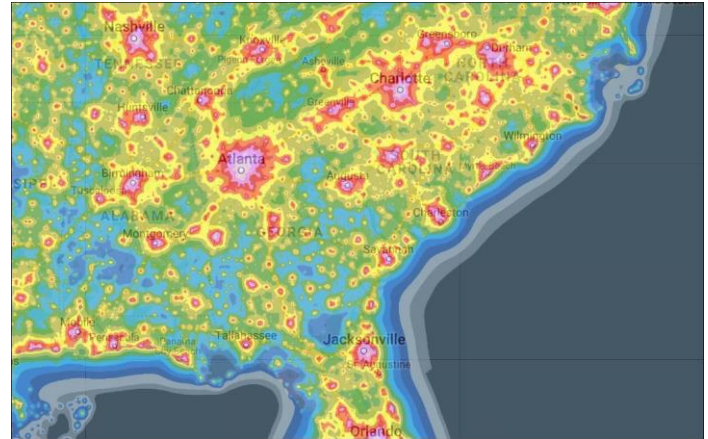

# Some other Light Pollution Maps/Tools

## [World Night Sky Brightness Map:](#)

Connect to the website link, and then drag the map to locate the USA on the left side.

## [Light Pollution Trends Map:](#)

Connect to the website link, and then use the toolbox on the upper left side of the website page to analyze the light pollution of the area that you outline.