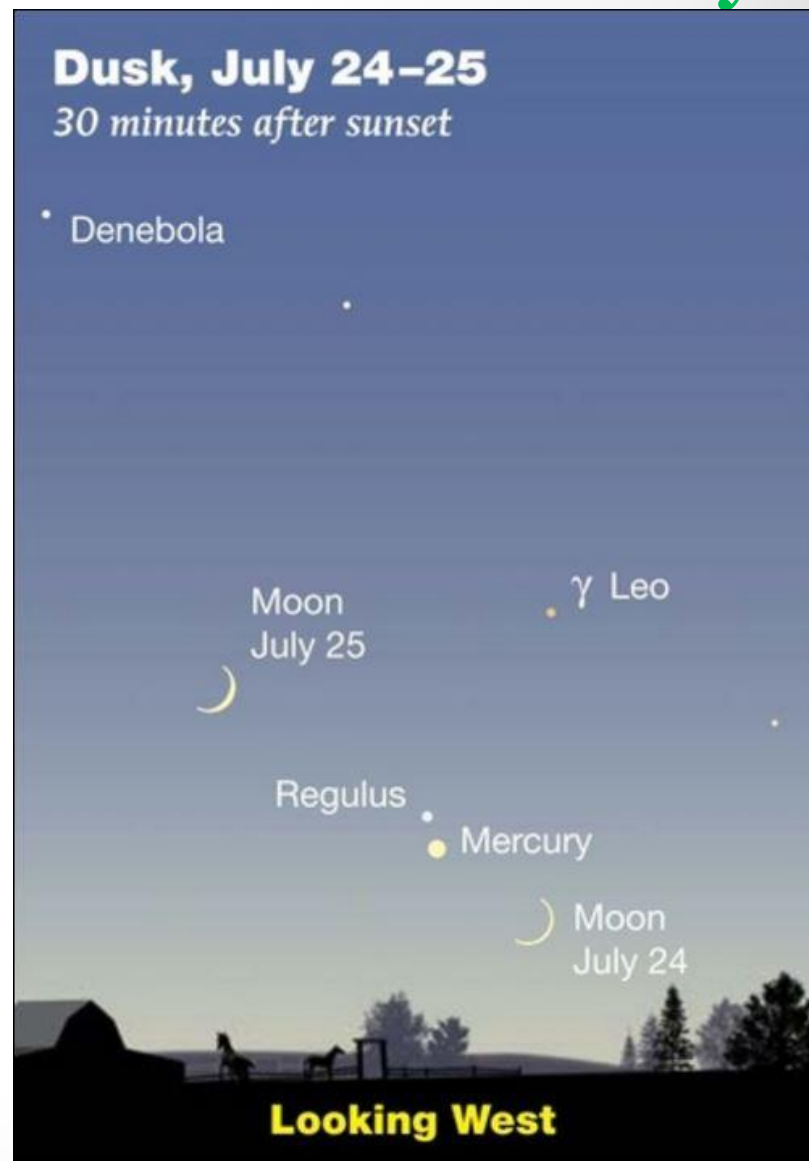

July 2017 Sky Events – the Planets

Conjunction the Crescent Moon with Mercury

On the evenings of **Monday, July 24th** and **Tuesday, July 25th**, just after 9:00 p.m. EDT, hunt through dusk skies for a very thin **Crescent Moon** accompanied by the planet **Mercury** and the alpha star in Leo, **Regulus**.

An unobstructed view low to the western horizon will be necessary, and the task will benefit greatly from the aid of binoculars.

The Moon, Mercury and Regulus will all feature together once again near the sun on August 21st, and in spectacular fashion – **during totality of a solar eclipse!**

Image courtesy of Sky & Telescope