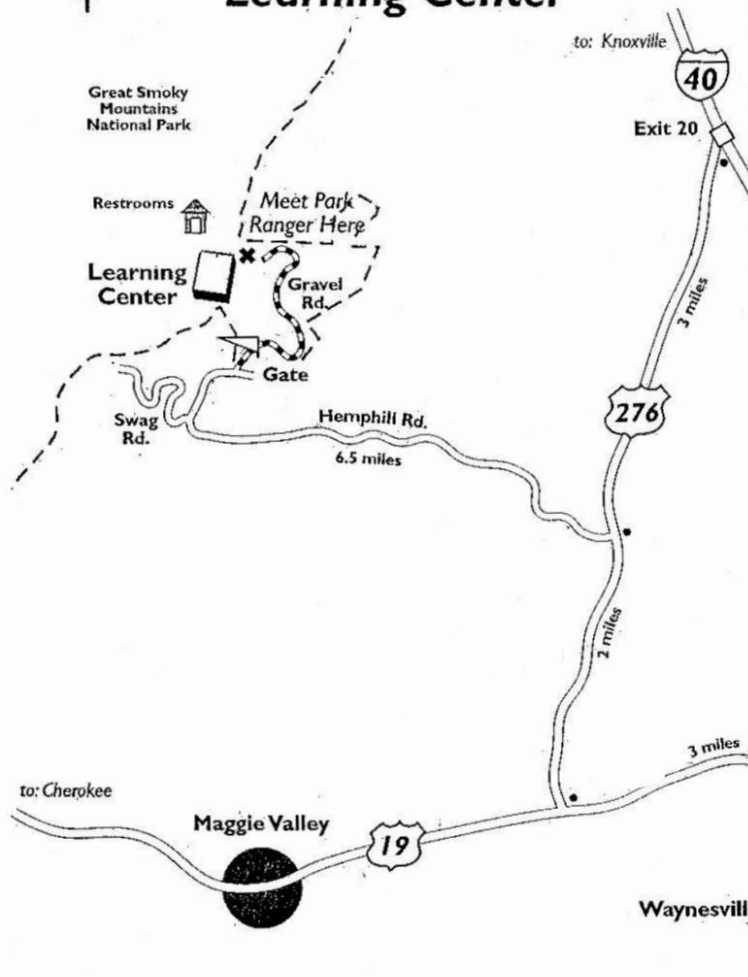

Appalachian Highlands Learning Center

From I-40 take Exit 20 (Hwy 276). Drive approximately 3 miles to Hemphill Rd. Take a right and drive about 6.5 miles to the road end. Take a left onto the gravel road and go 2 miles to the Learning Center. From Cherokee or Waynesville areas, take Hwy 276 to Hemphill Rd. and follow the directions above. Please use caution on Hemphill Rd. There are possible loose animals and children playing.