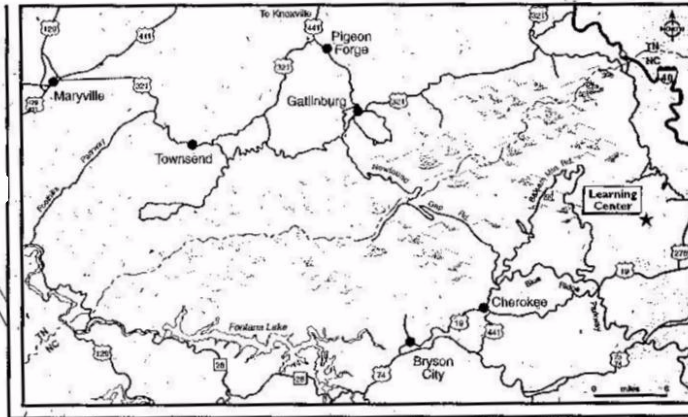

Appalachian Highlands Learning Center

From I-40 take Exit 20 (Hwy 276). Drive approximately 3 miles to Hemphill Rd. Take a right and drive about 6.5 miles to the road end. Take a left onto the gravel road and go 2 miles to the Learning Center. From Cherokee or Waynesville areas, take Hwy 276 to Hemphill Rd. and follow the directions above. Please use caution on Hemphill Rd. There are possible loose animals and children playing.